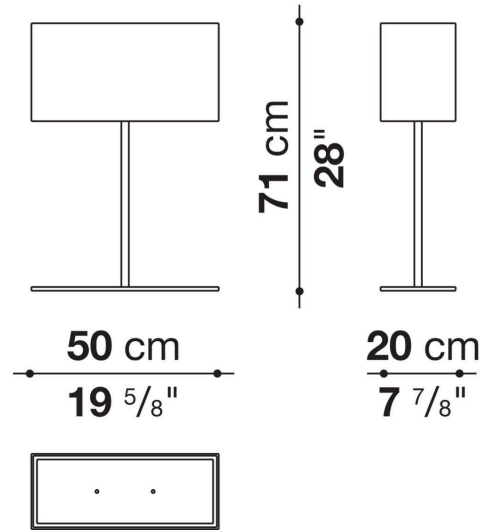

Technical drawings

CL1

CL3

CL4

CL2