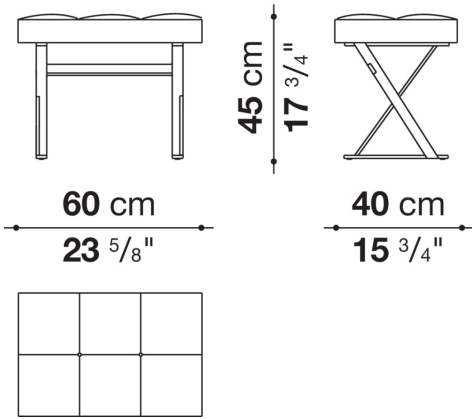

Pathos bench

COMPLEMENTS

2008

Antonio Citterio

Description

The Pathos bench, with a quilted leather or fabric cover, is available in two sizes. Ideal in the dining room, it is also a handy additional seat or top in the living room and bedroom. Stylistically, it echoes the iconic X-shaped metal frame characterising the entire Pathos collection of tables and furnishings.

Technical information

Seat
multi-layered wood panel, shaped polyurethane, polyester fibre
Support frame
drawn steel
Ferrules
plastic material
Cover
fabric or leather

Technical drawings

SMP6

SMP12