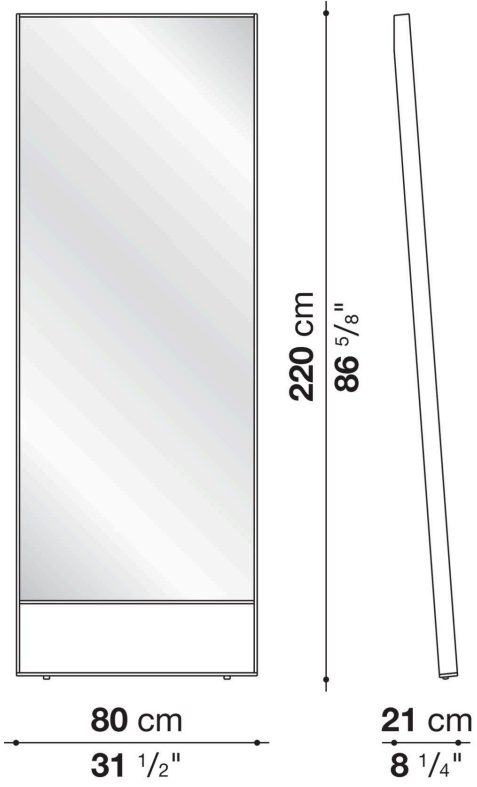

Psiche

COMPLEMENTS

2001

Antonio Citterio

Description

Mirrors with steel surround; thanks to the angled top surround they can be leaned against a wall. Proposed not only for the bedroom; they can also be used in a living area to make the ambience seem larger.

Technical information

Panel
melamine faced wood particles
Mirror
with protective safety film
Frame
drawn steel
Feet
plastic material

Technical drawings

SMS1

SMS2