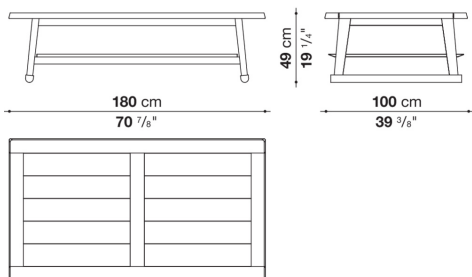

Technical information

Top
Bayfit® structural expanded polyurethane foam
Top and lower top (LXC8)
MDF wood fibre panel
Top and lower top (LXC25)
veneered solid wood, wood particles panel
Drawer frame (LXC15-LXC16)
MDF wood fibre panel
Support frame
solid wood
Support frame (LXC15-LXC16)
solid wood and multi-layered panel
Ferrules
felt

Technical drawings

LXC6

LXC9

LXC7

LXC8

LXC25

LXC15

LXC16