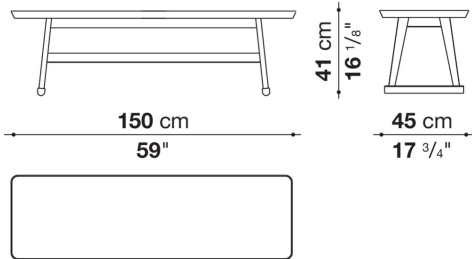

Technical information

Top
Bayfit® structural expanded polyurethane foam
Top and lower top (LXC8)
MDF wood fibre panel
Top and lower top (LXC25)
veneered solid wood, wood particles panel
Drawer frame (LXC15-LXC16)
MDF wood fibre panel
Support frame
solid wood
Support frame (LXC15-LXC16)
solid wood and multi-layered panel
Ferrules
felt

Technical drawings

LXC6

LXC9

LXC7

LXC8

LXC25

LXC15

LXC16