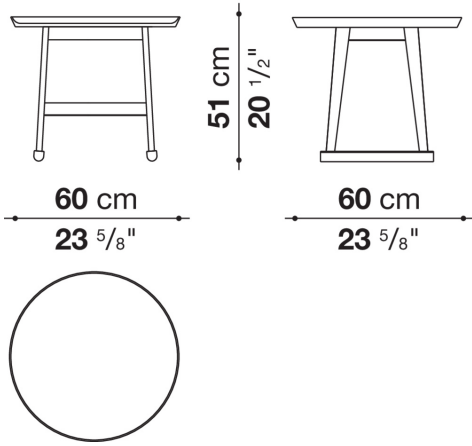

Technical drawings

LXC6