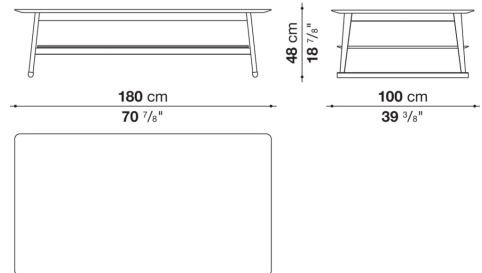

Technical information

Top
Bayfit® structural expanded polyurethane foam
Top and lower top (LXC8)
MDF wood fibre panel
Top and lower top (LXC25)
veneered solid wood, wood particles panel
Drawer frame (LXC15-LXC16)
MDF wood fibre panel
Support frame
solid wood
Support frame (LXC15-LXC16)
solid wood and multi-layered panel
Ferrules
felt

Technical drawings

LXC6

LXC9

LXC7

LXC8

LXC25

LXC15

LXC16