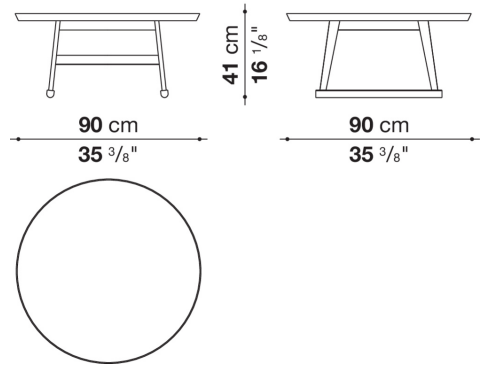

Technical drawings

LXC6

LXC9

LXC15