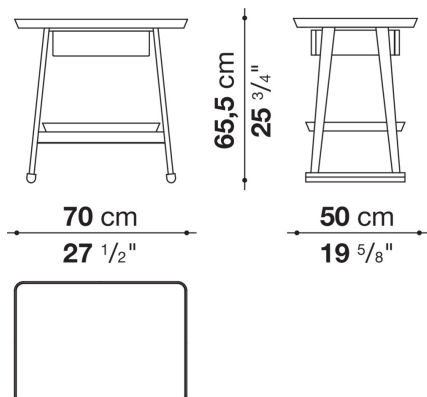

Technical information

Top
Bayfit® structural expanded polyurethane foam
Top and lower top (LXC8)
MDF wood fibre panel
Top and lower top (LXC25)
veneered solid wood, wood particles panel
Drawer frame (LXC15-LXC16)
MDF wood fibre panel
Support frame
solid wood
Support frame (LXC15-LXC16)
solid wood and multi-layered panel
Ferrules
felt

Technical drawings

LXC6

LXC9

LXC7

LXC8

LXC25

LXC15

LXC16