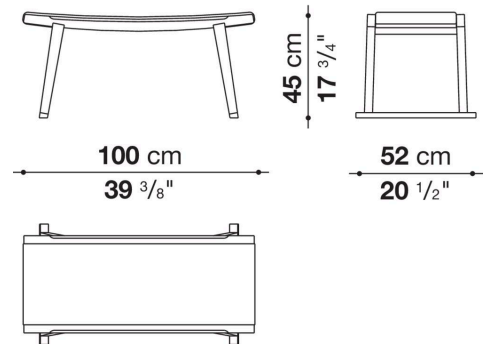

Technical drawings

ACP6

ACP10

ACP6PA