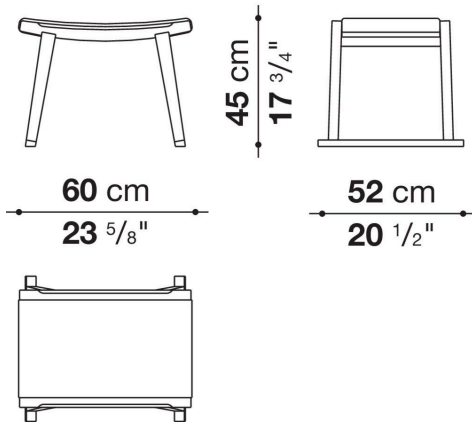

Technical drawings

ACP6