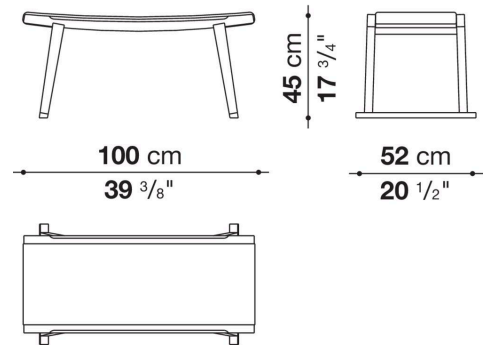

Technical drawings

ACP6

ACP10

ACP6PA