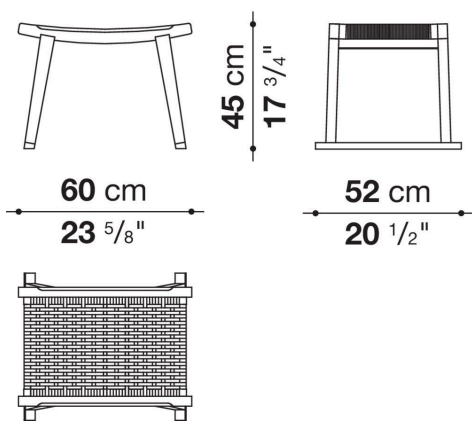

Technical information

Seat (ACP6P-ACP10P)
multi-layered wood panel, shaped polyurethane of different density, polyester fibre
Seat (ACP6PA-ACP10PA)
cellulose rope interlacing
Frame
solid wood
Ferrules
felt
Cover (ACP6P-ACP10P)
fabric or leather

Technical drawings

ACP6

ACP10

ACP6PA

ACP10PA