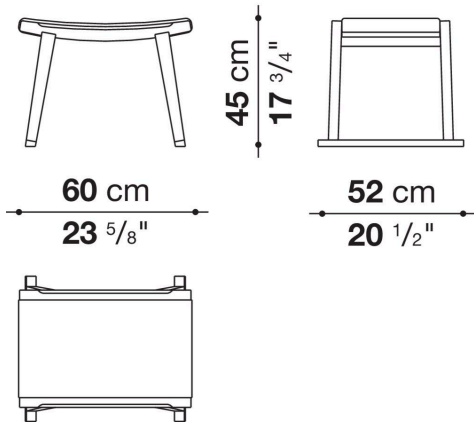

Technical drawings

ACP6