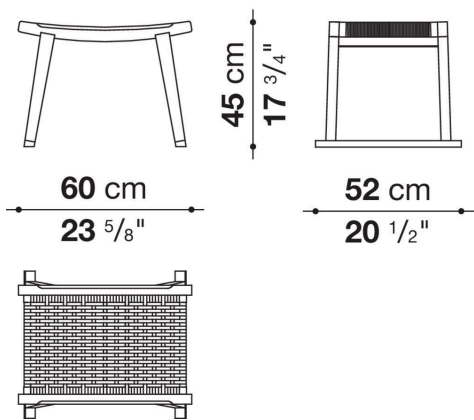

Sella

COMPLEMENTS

2006

Antonio Citterio

Description

Sella is a bench recalling oriental patterns, with a concave seat that can be upholstered in fabric or leather or with interlacing in natural cellulose rope. The structure is in solid wood in various finishes.

Technical information

Seat (ACP6P-ACP10P)
multi-layered wood panel, shaped polyurethane of different density, polyester fibre
Seat (ACP6PA-ACP10PA)
cellulose rope interlacing
Frame
solid wood
Ferrules
felt
Cover (ACP6P-ACP10P)
fabric or leather

Technical drawings

ACP6

ACP10

ACP6PA

ACP10PA