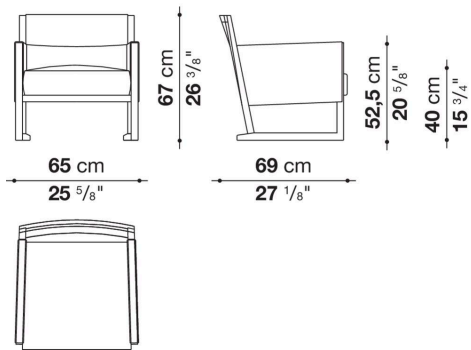

Technical drawings

SM65P