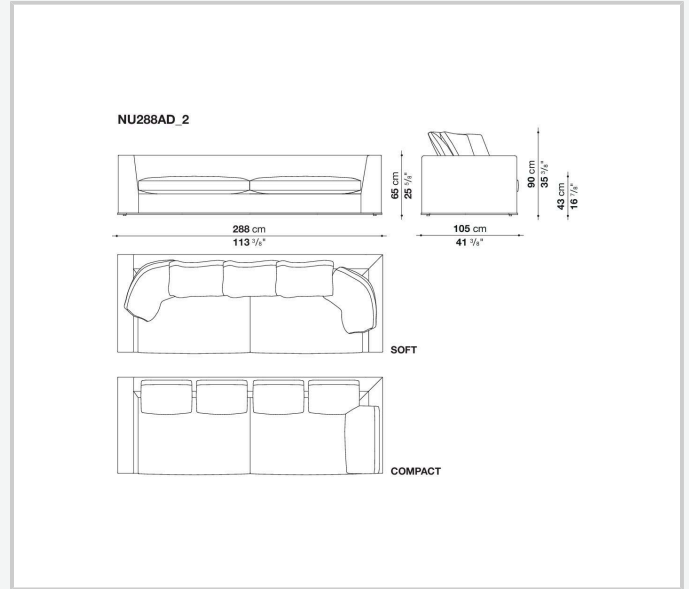

Technical drawings