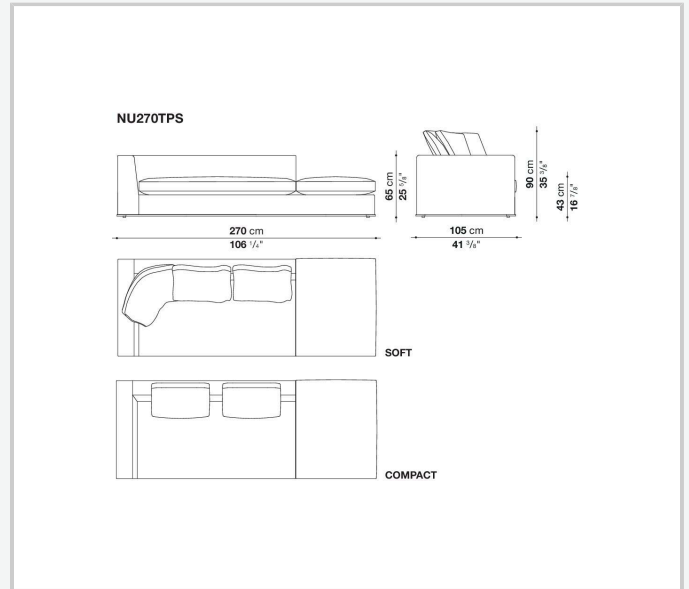

Technical drawings