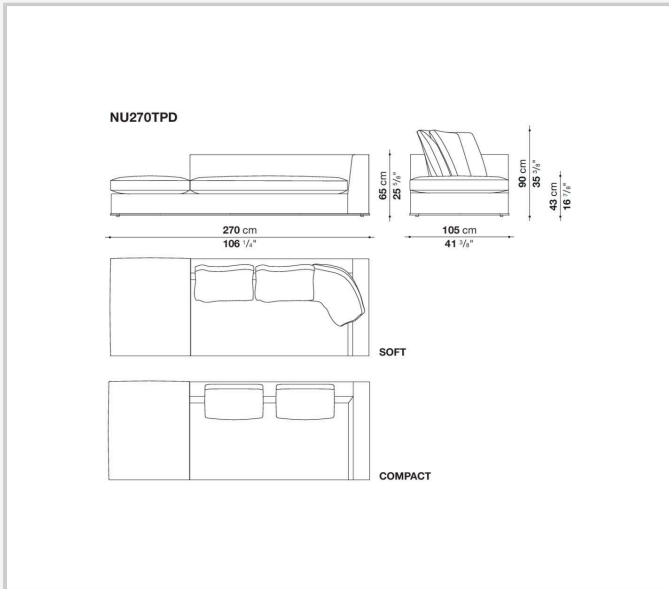

Technical drawings