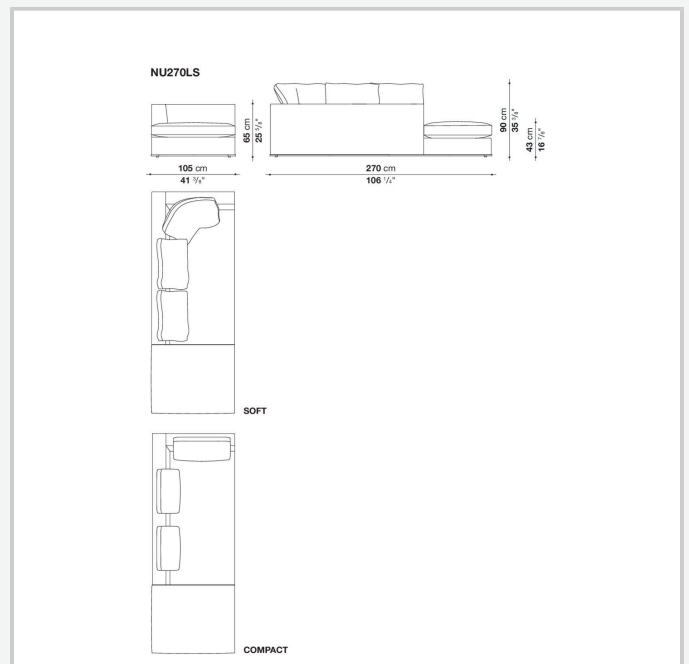

Technical drawings