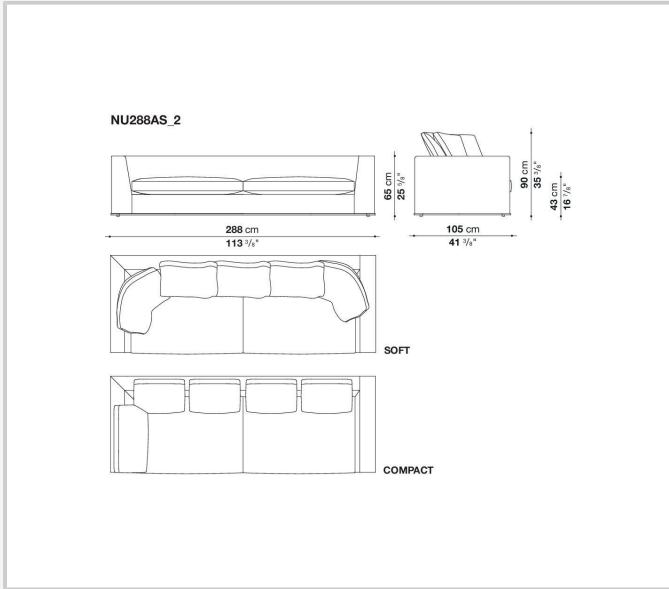

Technical drawings