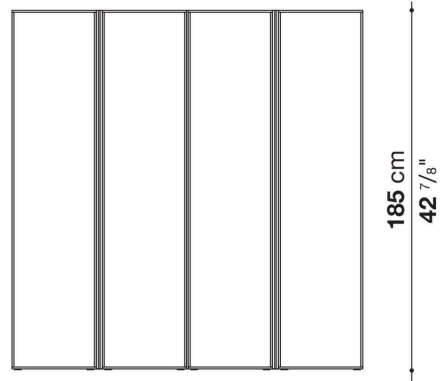

Privatus

COMPLEMENTS

2023

Antonio Citterio

Description

Only a complementary piece in appearance, the Privatus windscreens responds to the need to define the spaces in large rooms of stately homes; for example, this can be used between reception and dining areas, or behind the headboard of the bed to outline the sleeping area. The panels are covered with a handmade fabric, composed of 50% raffia and 50% banana leaf, and fixed on a support for greater stability. The panel is thus slightly sound-absorbing and endowed with a tangible materiality without being intrusive. The profile is made of bronzed nickel and painted aluminium. It consists of three, four or eight panels.

Technical information

Peripheral profile
aluminium extrusions
Internal frame
solid wood, plywood panel, polyurethane cover
Ferrules
plastic material
Cover
woven raffia

Technical drawings

PV_3

PV_4

PV_8