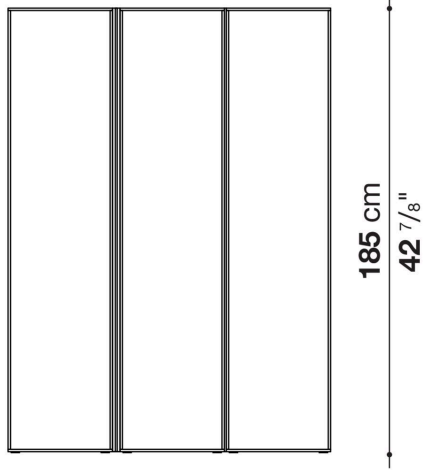

Privatus

COMPLEMENTS

2023

Antonio Citterio

Description

Only a complementary piece in appearance, the Privatus windscreens responds to the need to define the spaces in large rooms of stately homes; for example, this can be used between reception and dining areas, or behind the headboard of the bed to outline the sleeping area. The panels are covered with a handmade fabric, composed of 50% raffia and 50% banana leaf, and fixed on a support for greater stability. The panel is thus slightly sound-absorbing and endowed with a tangible materiality without being intrusive. The profile is made of bronzed nickel and painted aluminium. It consists of three, four or eight panels.

Technical information

Peripheral profile
aluminium extrusions
Internal frame
solid wood, plywood panel, polyurethane cover
Ferrules
plastic material
Cover
woven raffia

Technical drawings

PV_3

PV_4

PV_8