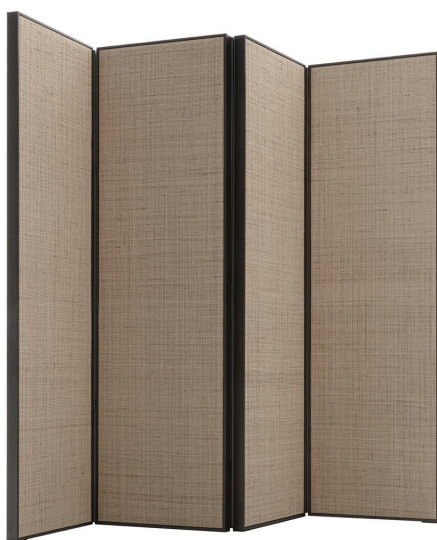

Privatus

COMPLEMENTS

2023

Antonio Citterio

Description

Only a complementary piece in appearance, the Privatus windscreens responds to the need to define the spaces in large rooms of stately homes; for example, this can be used between reception and dining areas, or behind the headboard of the bed to outline the sleeping area. The panels are covered with a handmade fabric, composed of 50% raffia and 50% banana leaf, and fixed on a support for greater stability. The panel is thus slightly sound-absorbing and endowed with a tangible materiality without being intrusive. The profile is made of bronzed nickel and painted aluminium. It consists of three, four or eight panels.

Technical information

Peripheral profile
aluminium extrusions
Internal frame
solid wood, plywood panel, polyurethane cover
Ferrules
plastic material
Cover
woven raffia

Technical drawings

PV_3

PV_4

PV_8