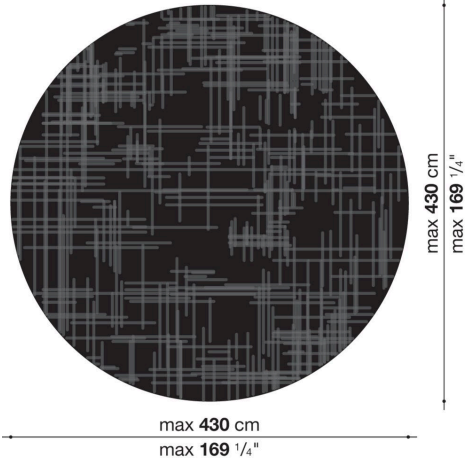

Istos

COMPLEMENTS

2014

Francesca Simen

Description

Carpets in 100% Botanical Silk in six colours. Available in a round version in one dimension or in rectangular version in three sizes. Both typologies, round and rectangular, can be made to measure.

Technical information

Material
100% Botanical Silk

Technical drawings

TS1

TS2

TS3

TS4

TS1R