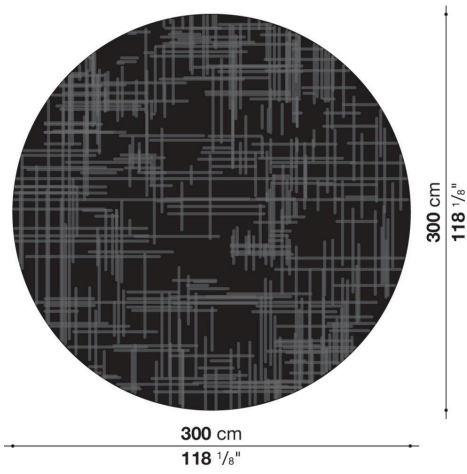

Technical drawings

TS1