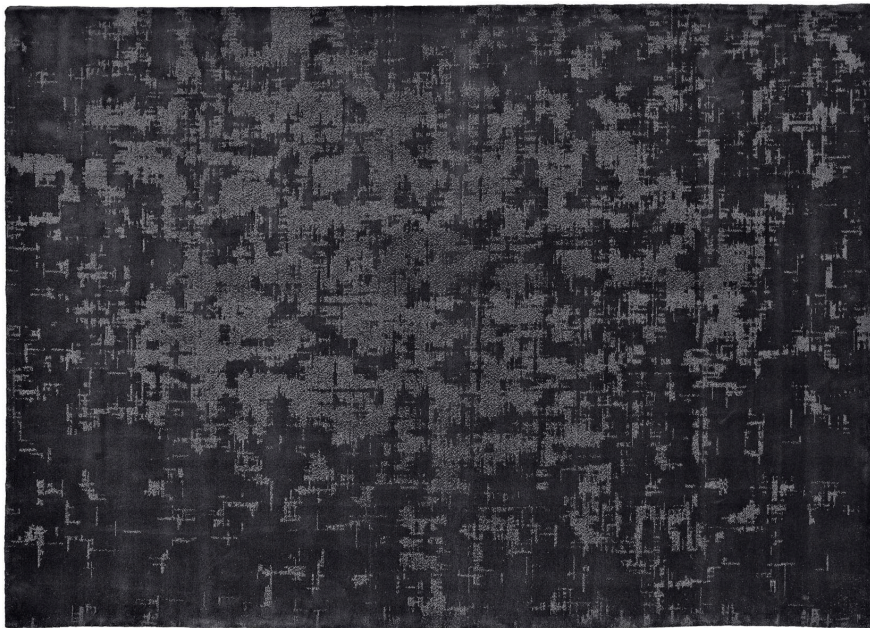

Istos

COMPLEMENTS

2014

Francesca Simen

Description

Carpets in 100% Botanical Silk in six colours. Available in a round version in one dimension or in rectangular version in three sizes. Both typologies, round and rectangular, can be made to measure.

Technical information

Material
100% Botanical Silk

Technical drawings

TS1

TS2

TS3

TS4

TS1R