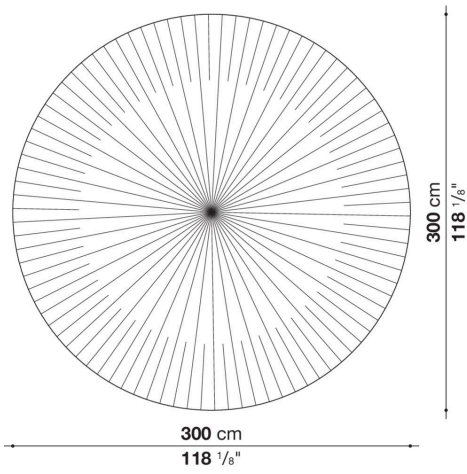

Technical information

Material

100% Mohair wool

Technical drawings

TPT1

TPT1R

TPT2

TPT3