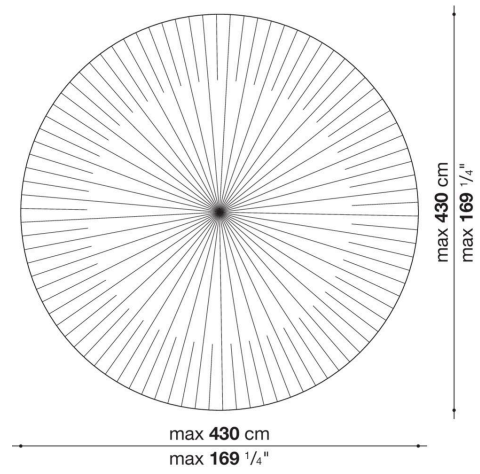

Technical information

Material

100% Mohair wool

Technical drawings

TPT1

TPT1R

TPT2

TPT3