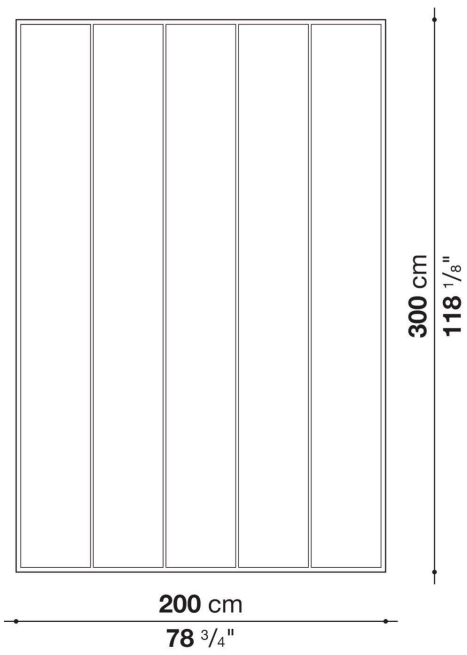

Technical information

Material

100% Mohair wool

Technical drawings

TPT1

TPT1R

TPT2

TPT3