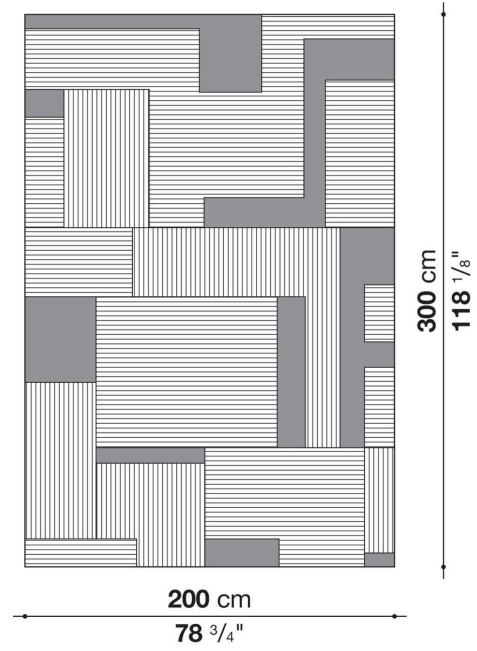

## Description

---

Carpets in 80% Visrayon and 20% Botanical Silk available in nine colours. The range includes a round version, in one size or rectangular in three sizes, both of which can also be made to measure.

### Material

80% Visrayon and 20% Botanical Silk

# Technical drawings

TCD1

TCD2

TCD3

TCD4

**TCD1R**

**TCD**