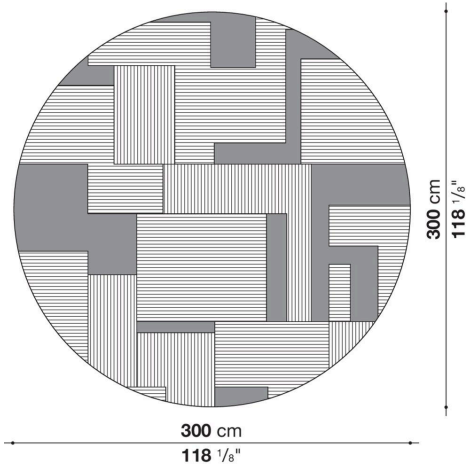

Technical drawings

TCD1