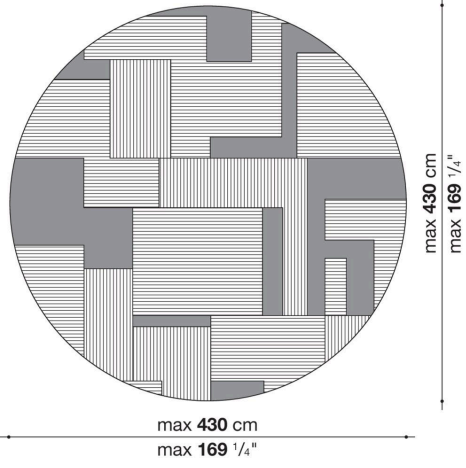

## Description

---

Carpets in 80% Visrayon and 20% Botanical Silk available in nine colours. The range includes a round version, in one size or rectangular in three sizes, both of which can also be made to measure.

### Material

80% Visrayon and 20% Botanical Silk

# Technical drawings

TCD1

TCD2

TCD3

TCD4

**TCD1R**

**TCD**