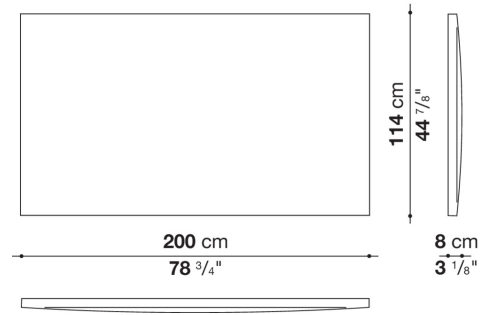

Technical drawings

9850_3