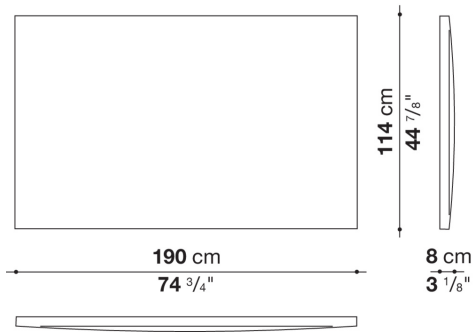

Technical drawings

9850_2