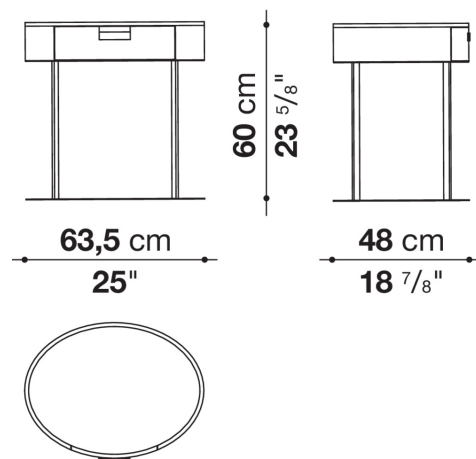

Amphora

STORAGE UNITS

2004

Antonio Citterio

Description

Perfect to be placed next to the bed, Amphora is presented in two versions: one has compact oval shape and holds two drawers of different sizes, the second one has a refined metal structure and hold one single drawer.

Technical information

Frame and drawer
solid wood, multi-layered panel, veneered wood particles panel
Support frame (2424-2425)
steel profiles
Ferrules
steel and plastic material

Technical drawings

2424

2425