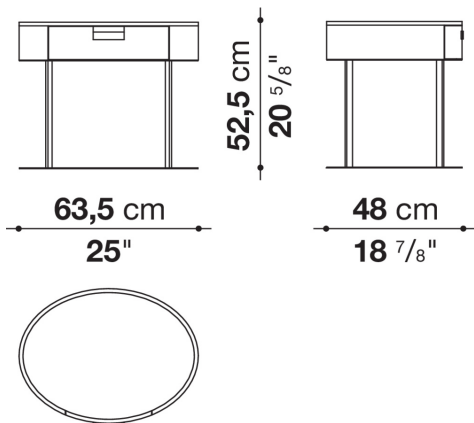

Amphora

STORAGE UNITS

2004

Antonio Citterio

Description

Perfect to be placed next to the bed, Amphora is presented in two versions: one has compact oval shape and holds two drawers of different sizes, the second one has a refined metal structure and hold one single drawer.

Technical information

Frame and drawer
solid wood, multi-layered panel, veneered wood particles panel
Support frame (2424-2425)
steel profiles
Ferrules
steel and plastic material

Technical drawings

2424

2425