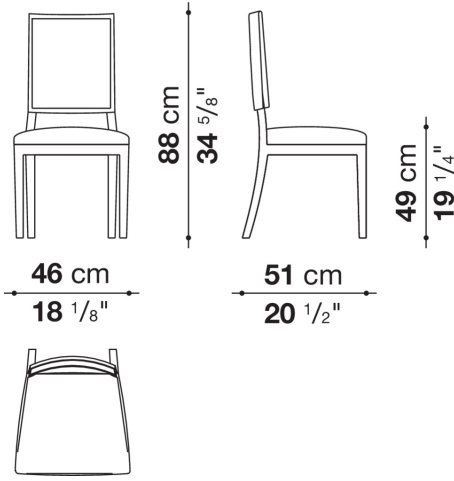

Calipso

CHAIRS

2000

Antonio Citterio

Description

Generously shaped and padded, Calipso is a chair with a traditional soul. The wood frame comes in a variety of finishes, and the seat can be upholstered in either leather or fabric. Particularly striking is the lighter looking version with a woven straw backrest that lets the light shine through. Its refined style makes Calipso perfect for a variety of settings and contexts, such as the dining and sleeping areas.

Technical information

Seat and back
multi-layered wood panel, shaped polyurethane
Back (2014_A)
straw
Frame
solid wood
Ferrules
plastic material
Cover
fabric or leather

Technical drawings

2013_A

2014_A