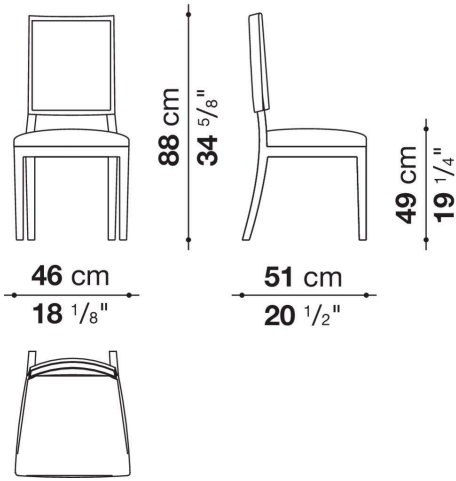

Technical drawings

2013_A