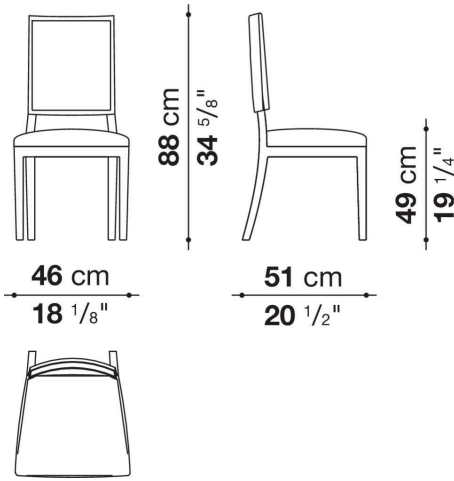

Calipso

CHAIRS

2000

Antonio Citterio

Description

Generously shaped and padded, Calipso is a chair with a traditional soul. The wood frame comes in a variety of finishes, and the seat can be upholstered in either leather or fabric. Particularly striking is the lighter looking version with a woven straw backrest that lets the light shine through. Its refined style makes Calipso perfect for a variety of settings and contexts, such as the dining and sleeping areas.

Technical information

Seat and back
multi-layered wood panel, shaped polyurethane
Back (2014_A)
straw
Frame
solid wood
Ferrules
plastic material
Cover
fabric or leather

Technical drawings

2013_A

2014_A