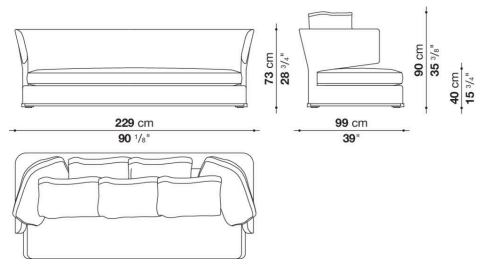

Technical drawings

9AM229