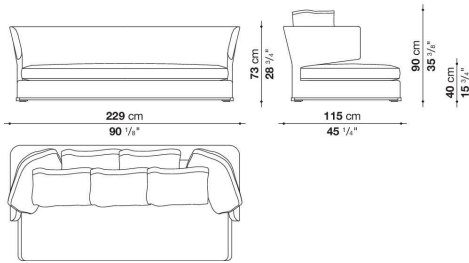

Technical drawings

AM229