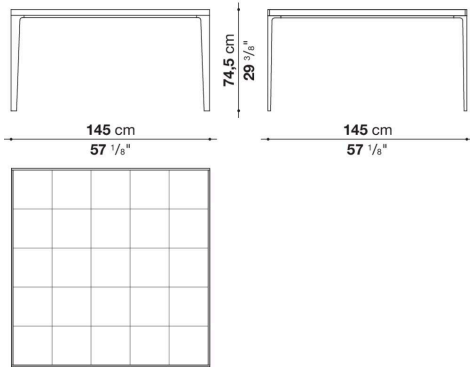

Technical drawings

LXT14Q