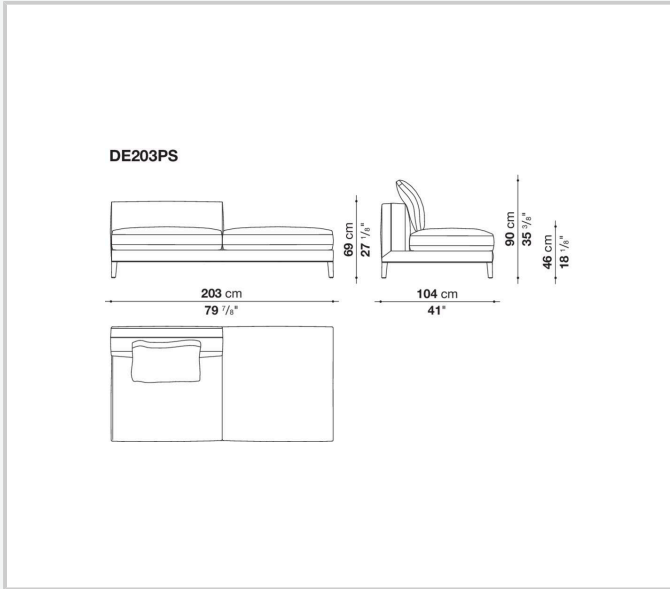

Technical drawings