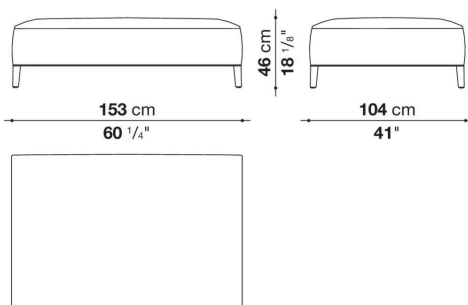

DE104PC

DE153P