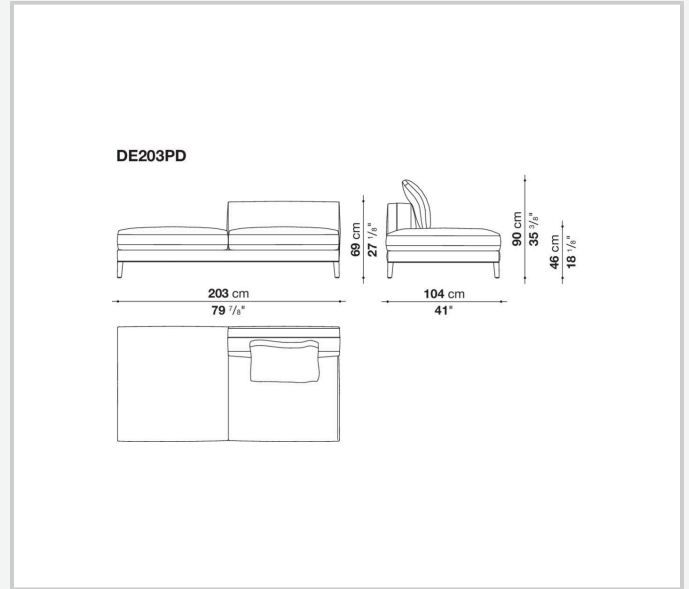

Technical drawings