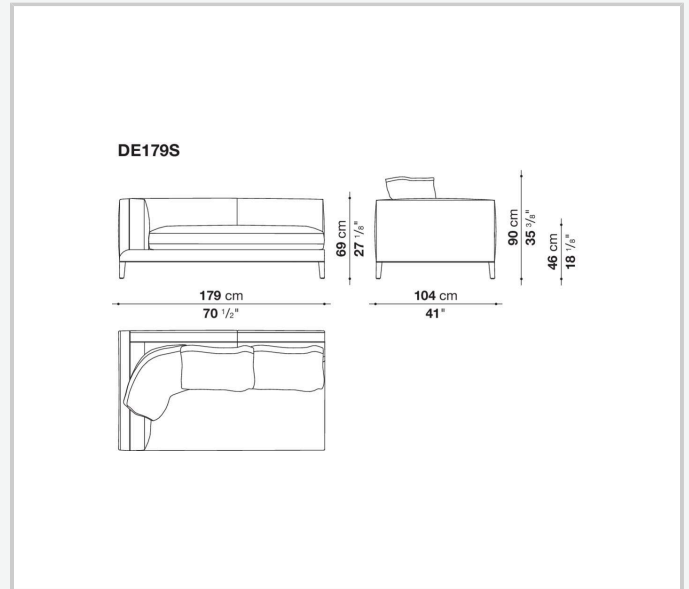

Technical drawings