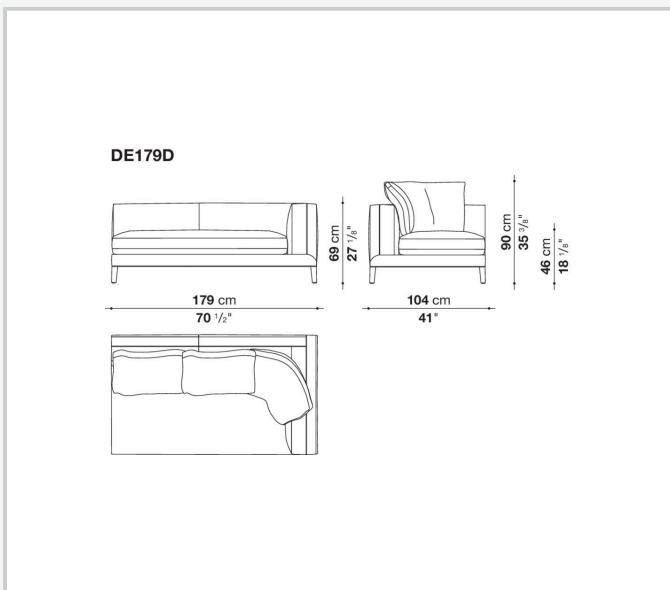

DE153TPD

Technical drawings