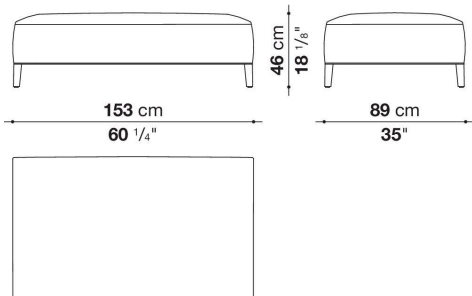

DE228TPD

9DE153P