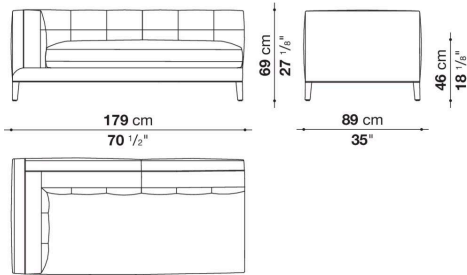

Technical drawings

9TD179S